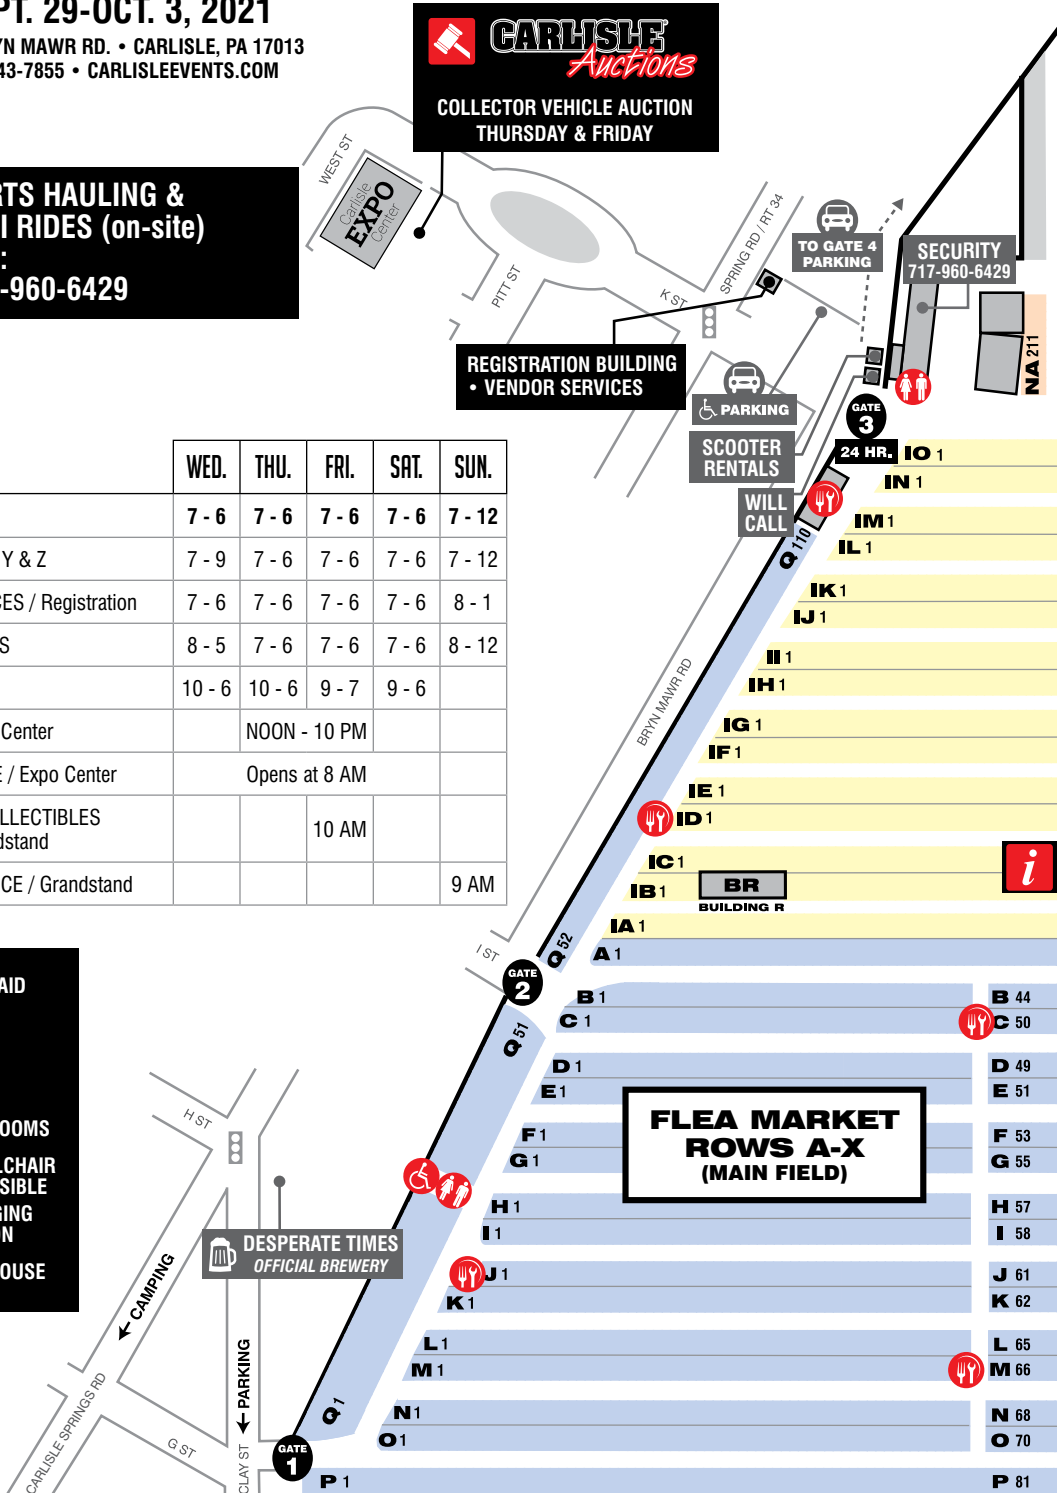

EVENT MAP

Fall CARLISLE®

COLLECTOR CAR FLEA MARKET, CORRAL & AUCTION

PRESENTED BY **ebaymotors**

SEPT. 29-OCT. 3, 2021

1000 BRYN MAWR RD. • CARLISLE, PA 17013
717-243-7855 • CARLISLEEVENTS.COM

PARTS HAULING & TAXI RIDES (on-site)
Call: **717-960-6429**

CARLISLE Auctions
COLLECTOR VEHICLE AUCTION
THURSDAY & FRIDAY

Hours

	WED.	THU.	FRI.	SAT.	SUN.
EVENT HOURS	7 - 6	7 - 6	7 - 6	7 - 6	7 - 12
BUILDINGS R, T, Y & Z	7 - 9	7 - 6	7 - 6	7 - 6	7 - 12
VENDOR SERVICES / Registration	7 - 6	7 - 6	7 - 6	7 - 6	8 - 1
GUEST SERVICES	8 - 5	7 - 6	7 - 6	7 - 6	8 - 12
NOTARY	10 - 6	10 - 6	9 - 7	9 - 6	
AUCTION / Expo Center		NOON - 10 PM			
AUCTION OFFICE / Expo Center		Opens at 8 AM			
BILL MILLER COLLECTIBLES AUCTION / Grandstand			10 AM		
WORSHIP SERVICE / Grandstand					9 AM

- FIRST AID
- FOOD
- ATM
- RESTROOMS
- WHEELCHAIR ACCESSIBLE
- CHANGING STATION
- BATHHOUSE